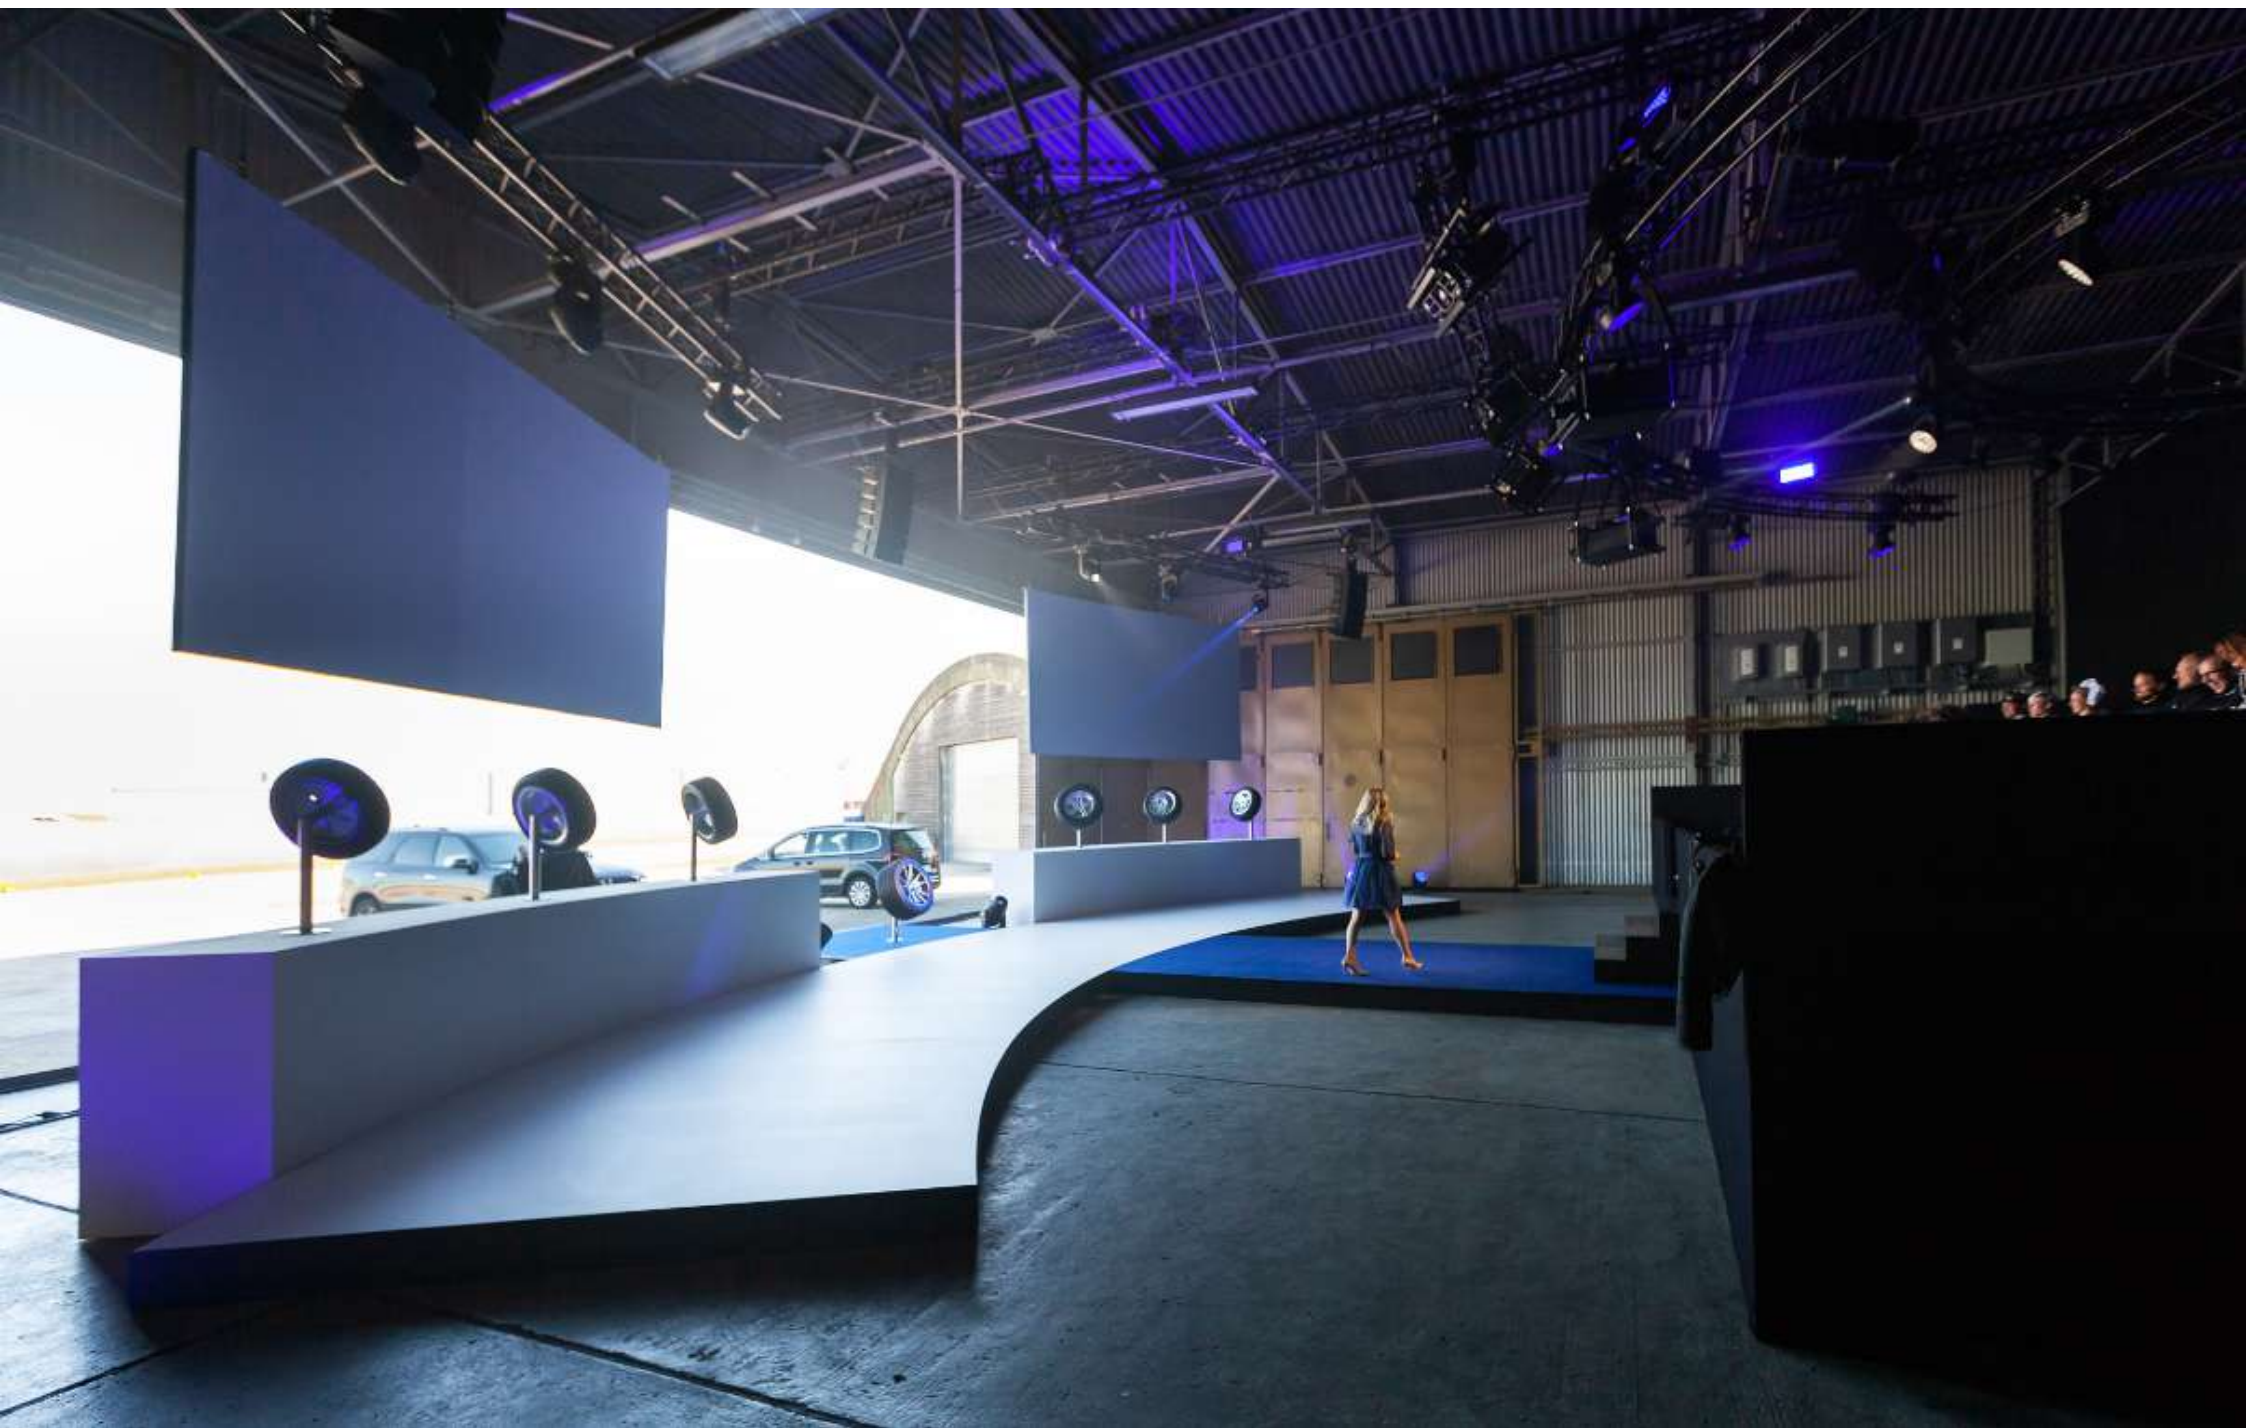

AMG
DRIVING ACADEMY
Peak Performance

DCB
DRIVING CENTER BADEN

WWW.DRIVINGCENTER-BADEN.DE

2,8 km

TAGUNGEN | FEIERN | KONFERENZEN

VREDESTEIN

110
VREDESTEIN

110
Historical information and images related to Vredestein's 110th anniversary, including tire and vehicle details.