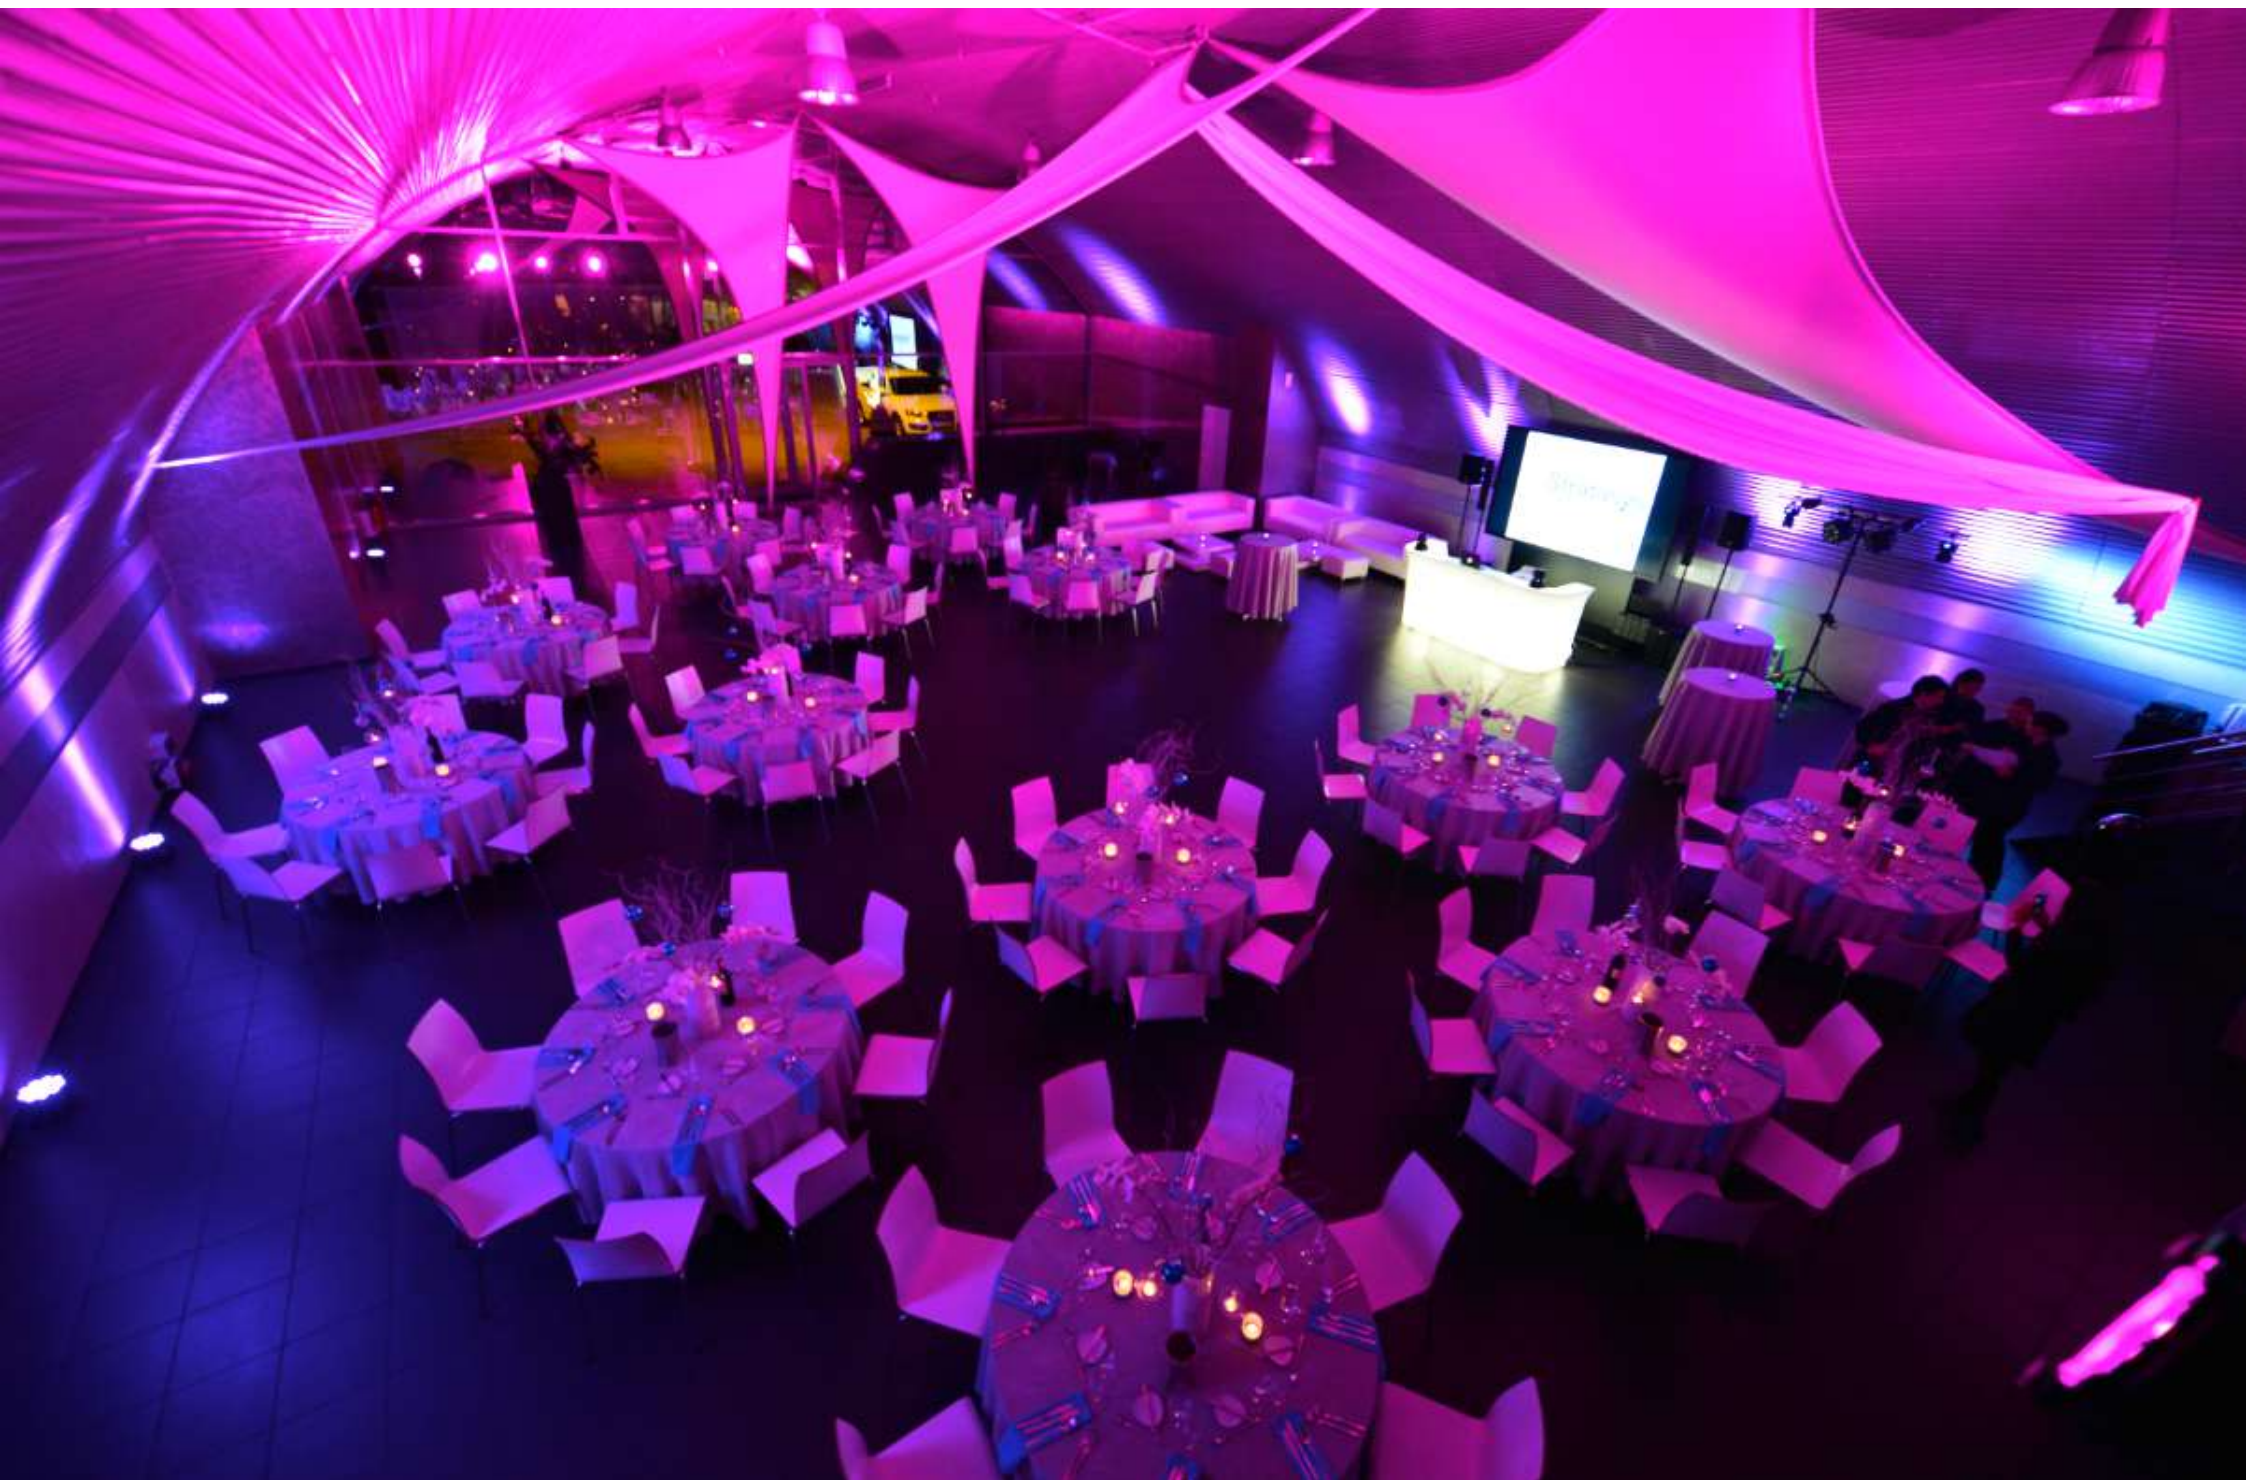

AMG
DRIVING ACADEMY
Peak Performance

DCB
DRIVING CENTER BADEN

WWW.DRIVINGCENTER-BADEN.DE

2,8 km

TAGUNGEN | FEIERN | KONFERENZEN

VREDESTEIN

110
VREDESTEIN

110
Historical information and images related to Vredestein's 110th anniversary, including tire and vehicle details.