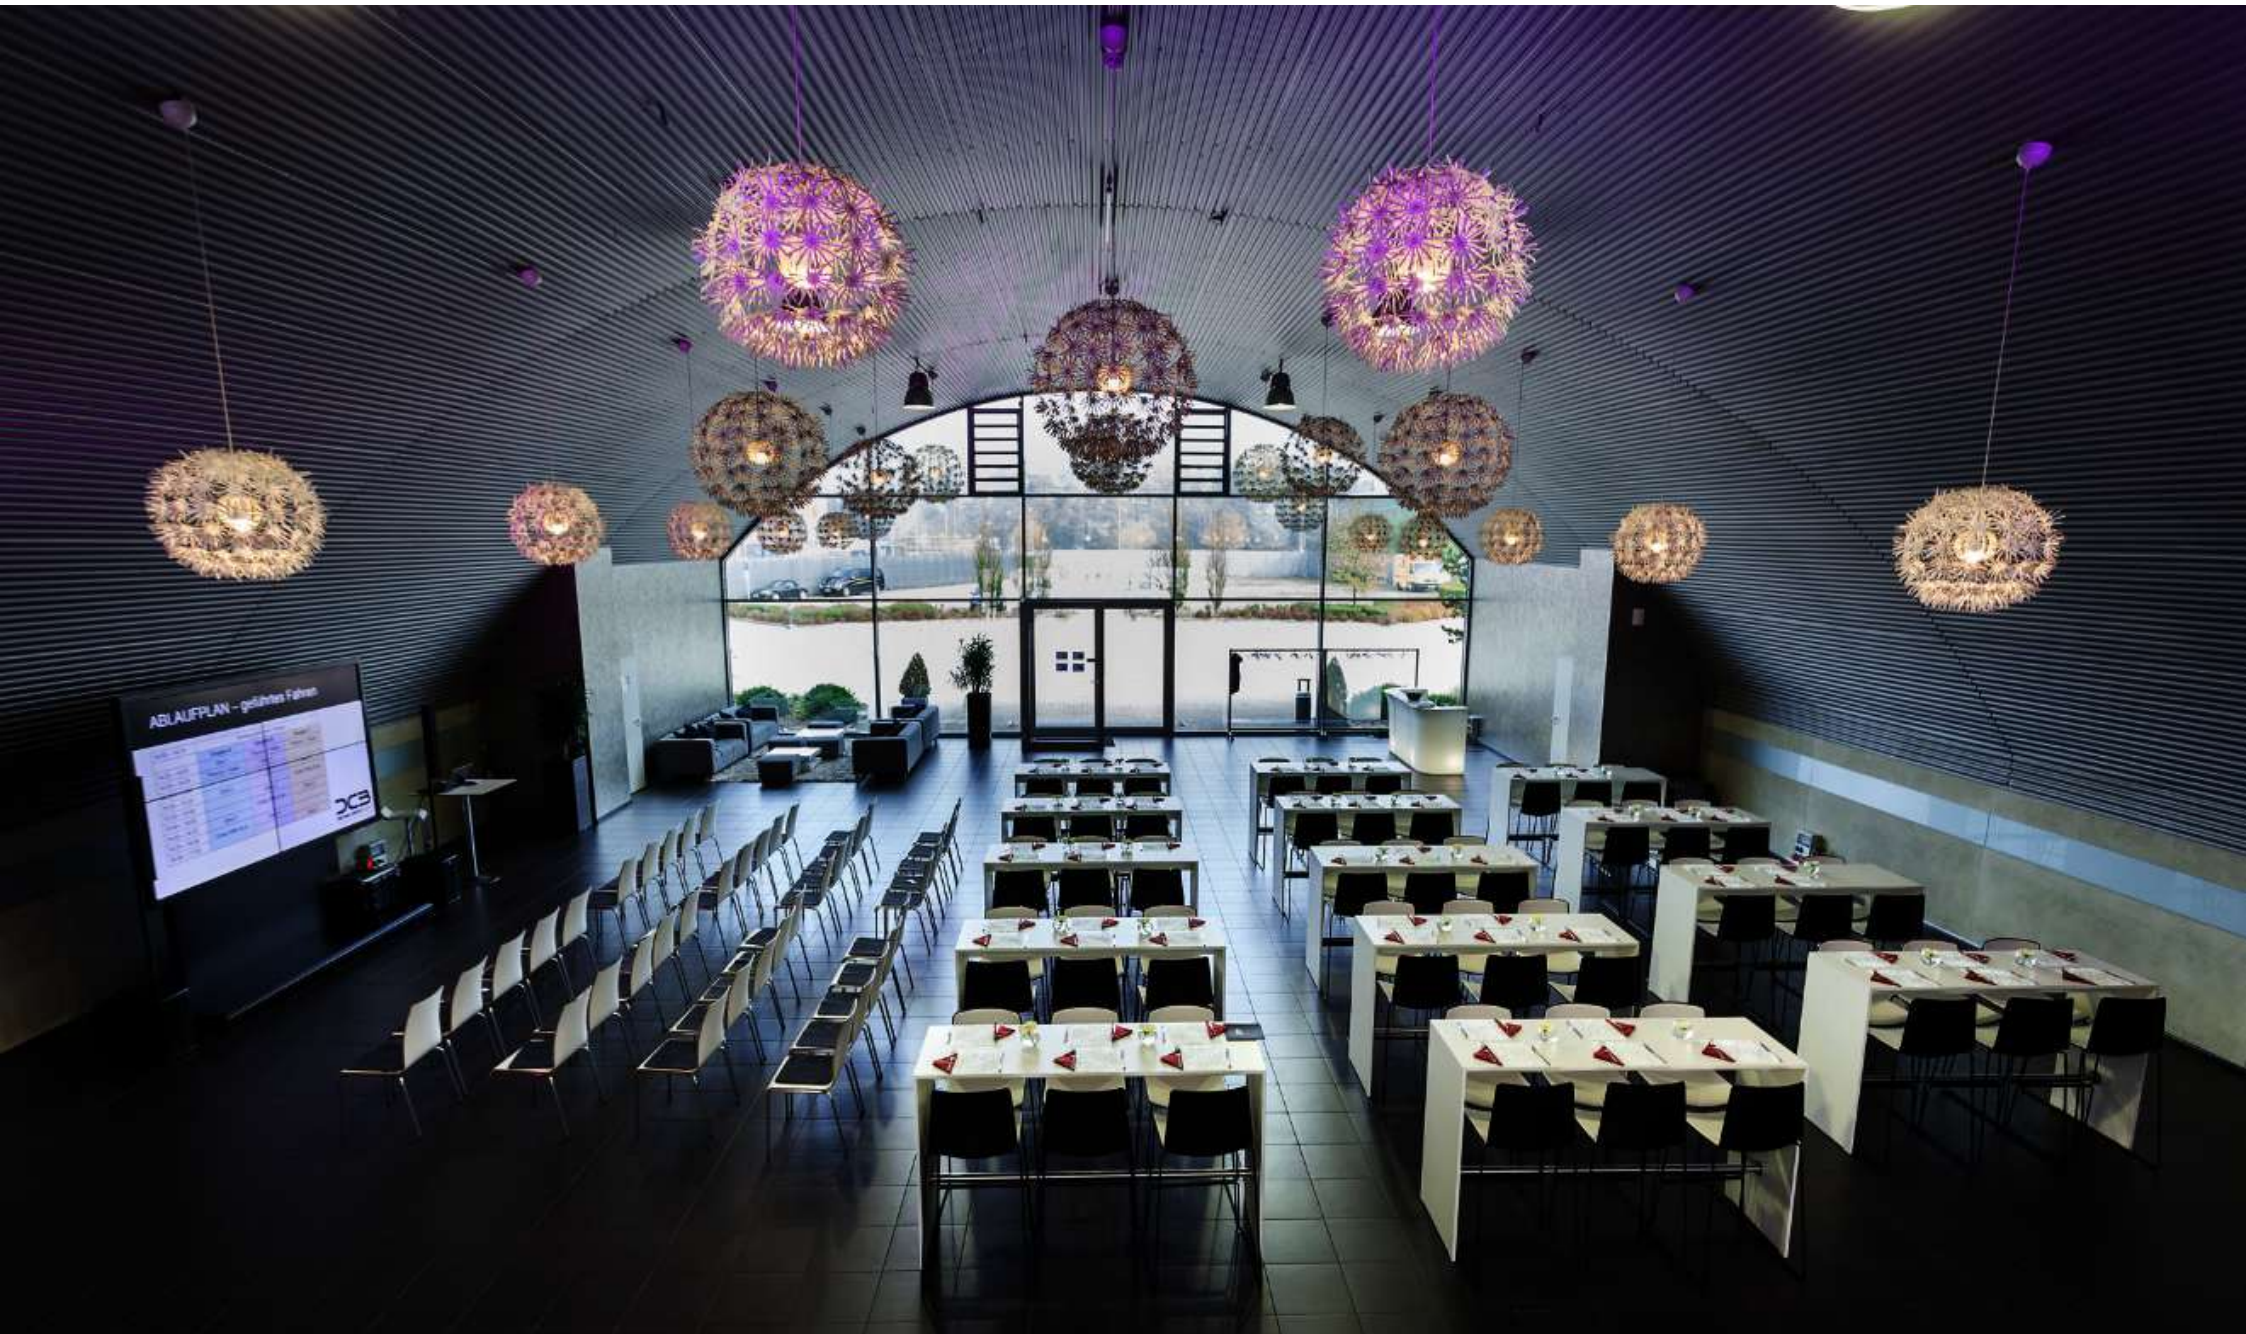

AMG
DRIVING ACADEMY
Peak Performance

DCB
DRIVING CENTER BADEN

WWW.DRIVINGCENTER-BADEN.DE

2,8 km

TAGUNGEN | FEIERN | KONFERENZEN

VREDESTEIN

110
VREDESTEIN

110
Historical information and images related to Vredestein's 110th anniversary, including tire and vehicle details.