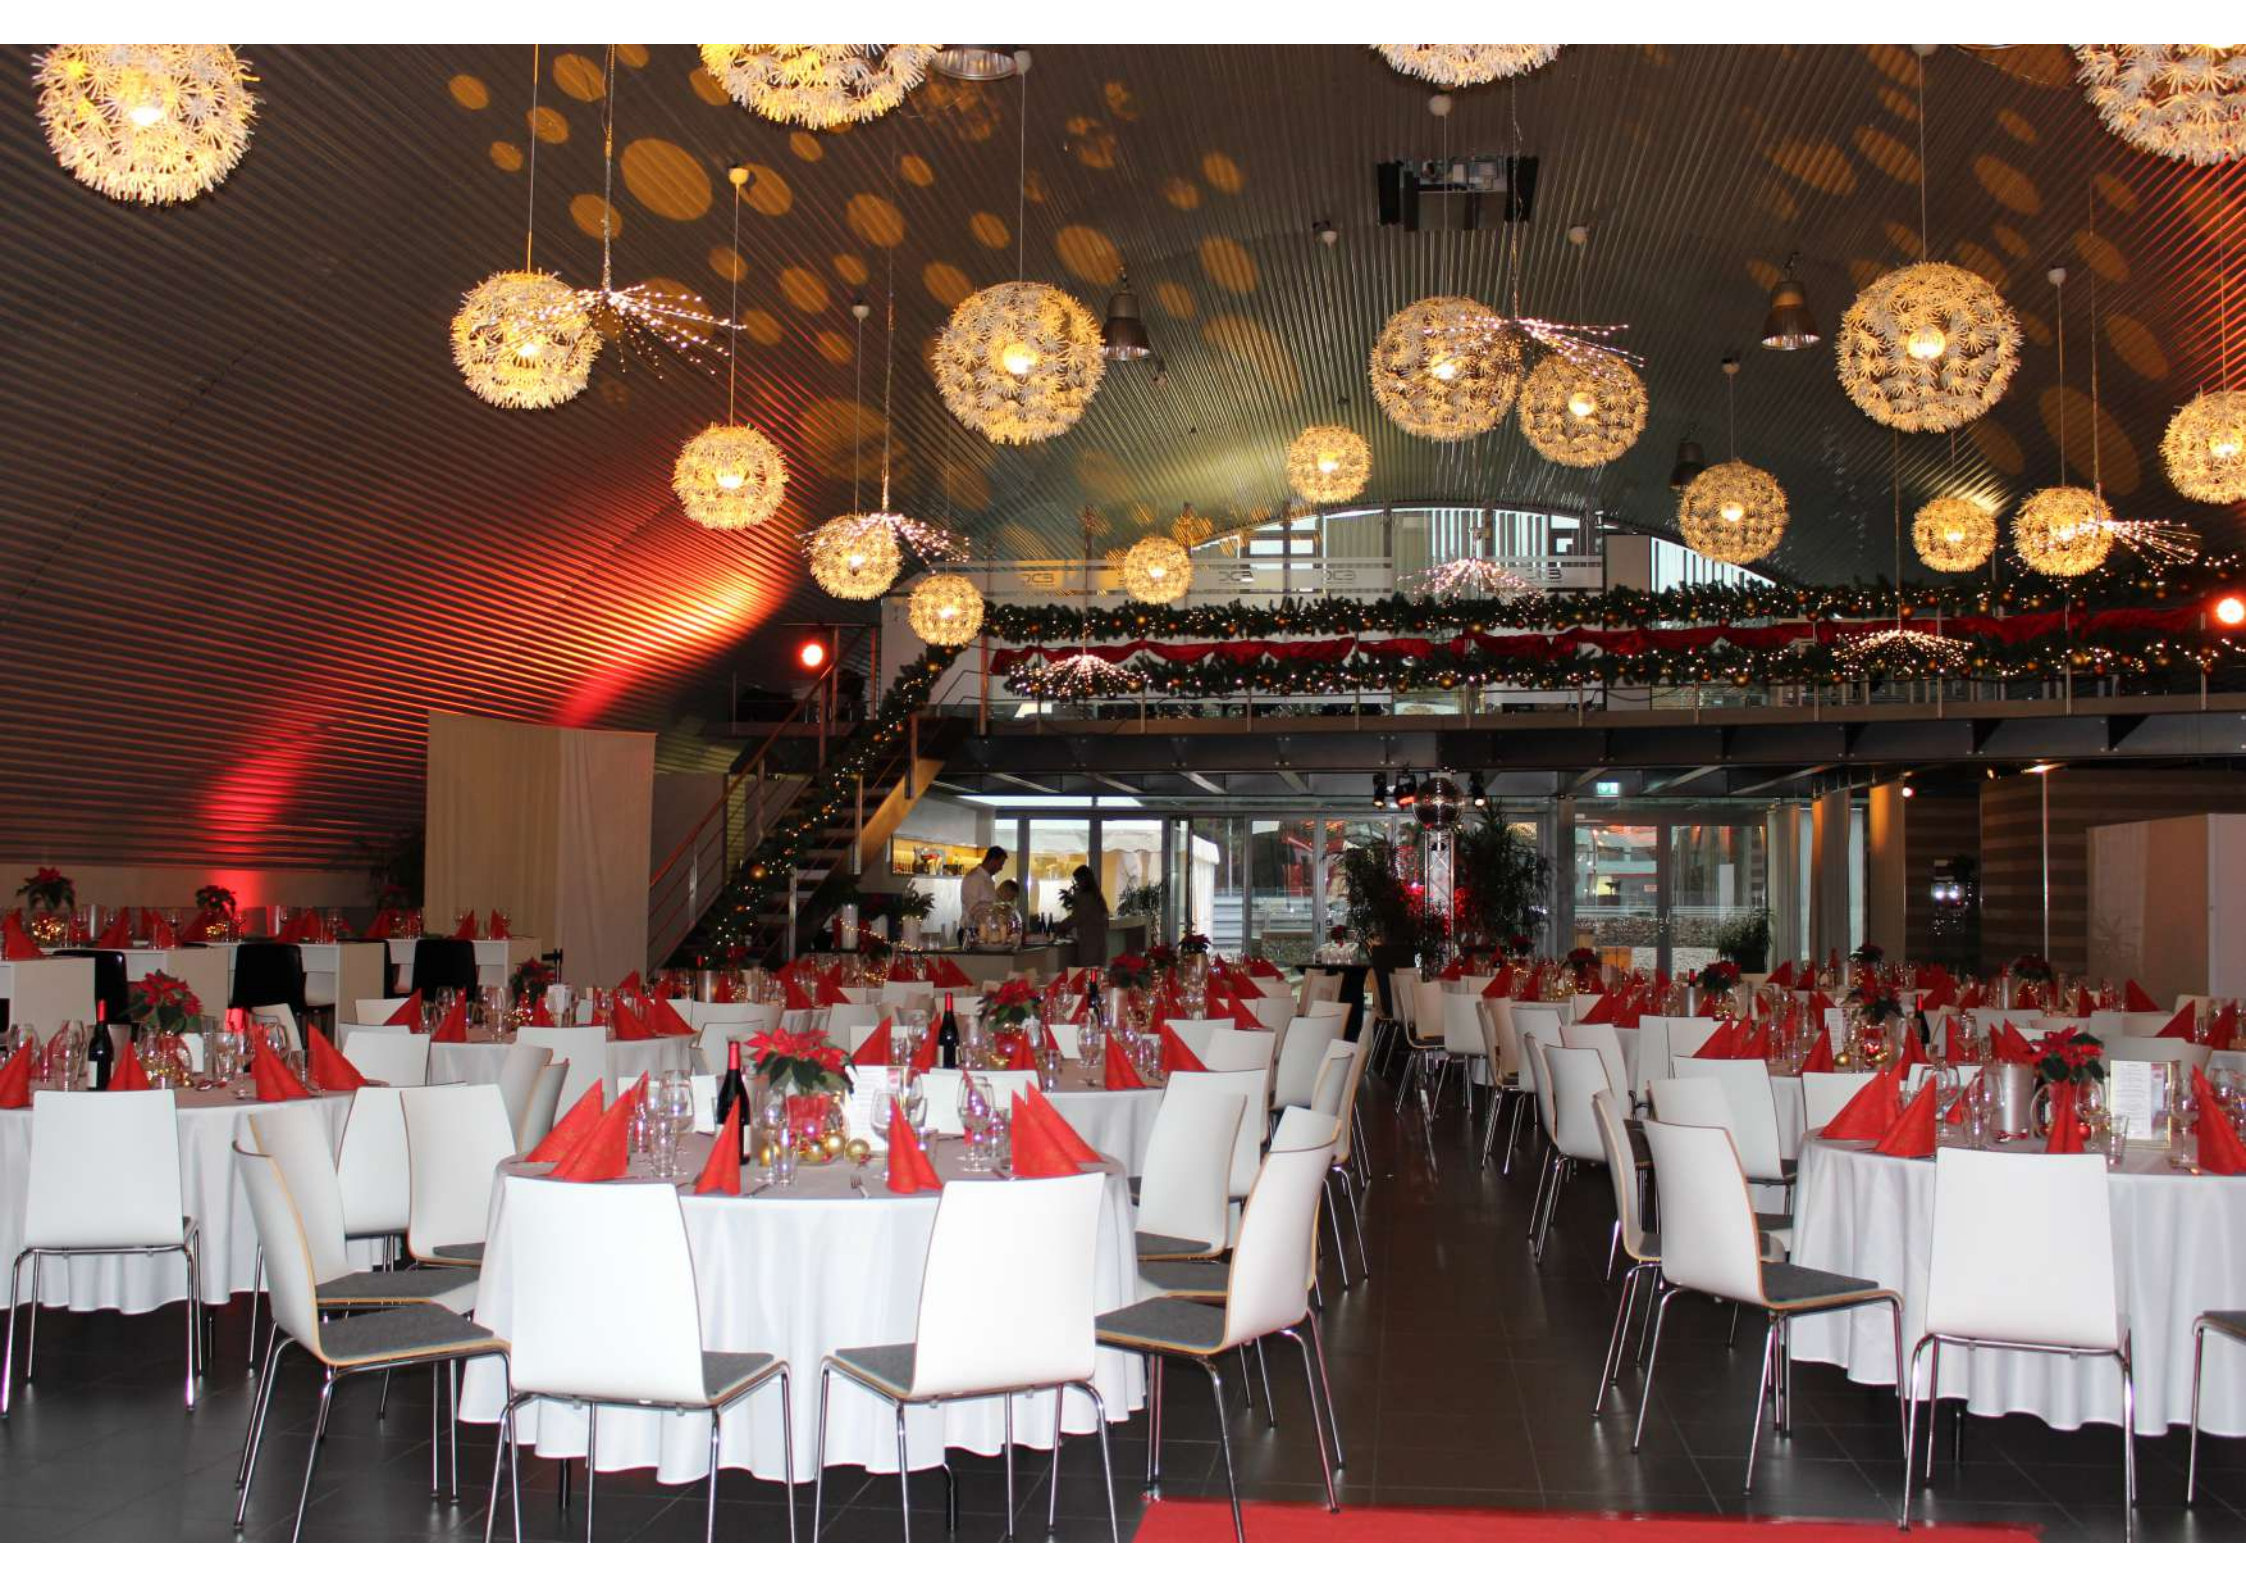

AMG
DRIVING ACADEMY
Peak Performance

DCB
DRIVING CENTER BADEN

WWW.DRIVINGCENTER-BADEN.DE

2,8 km

TAGUNGEN | FEIERN | KONFERENZEN

VREDESTEIN

110
VREDESTEIN

110
Historical information and images related to Vredestein's 110th anniversary, including tire and vehicle details.