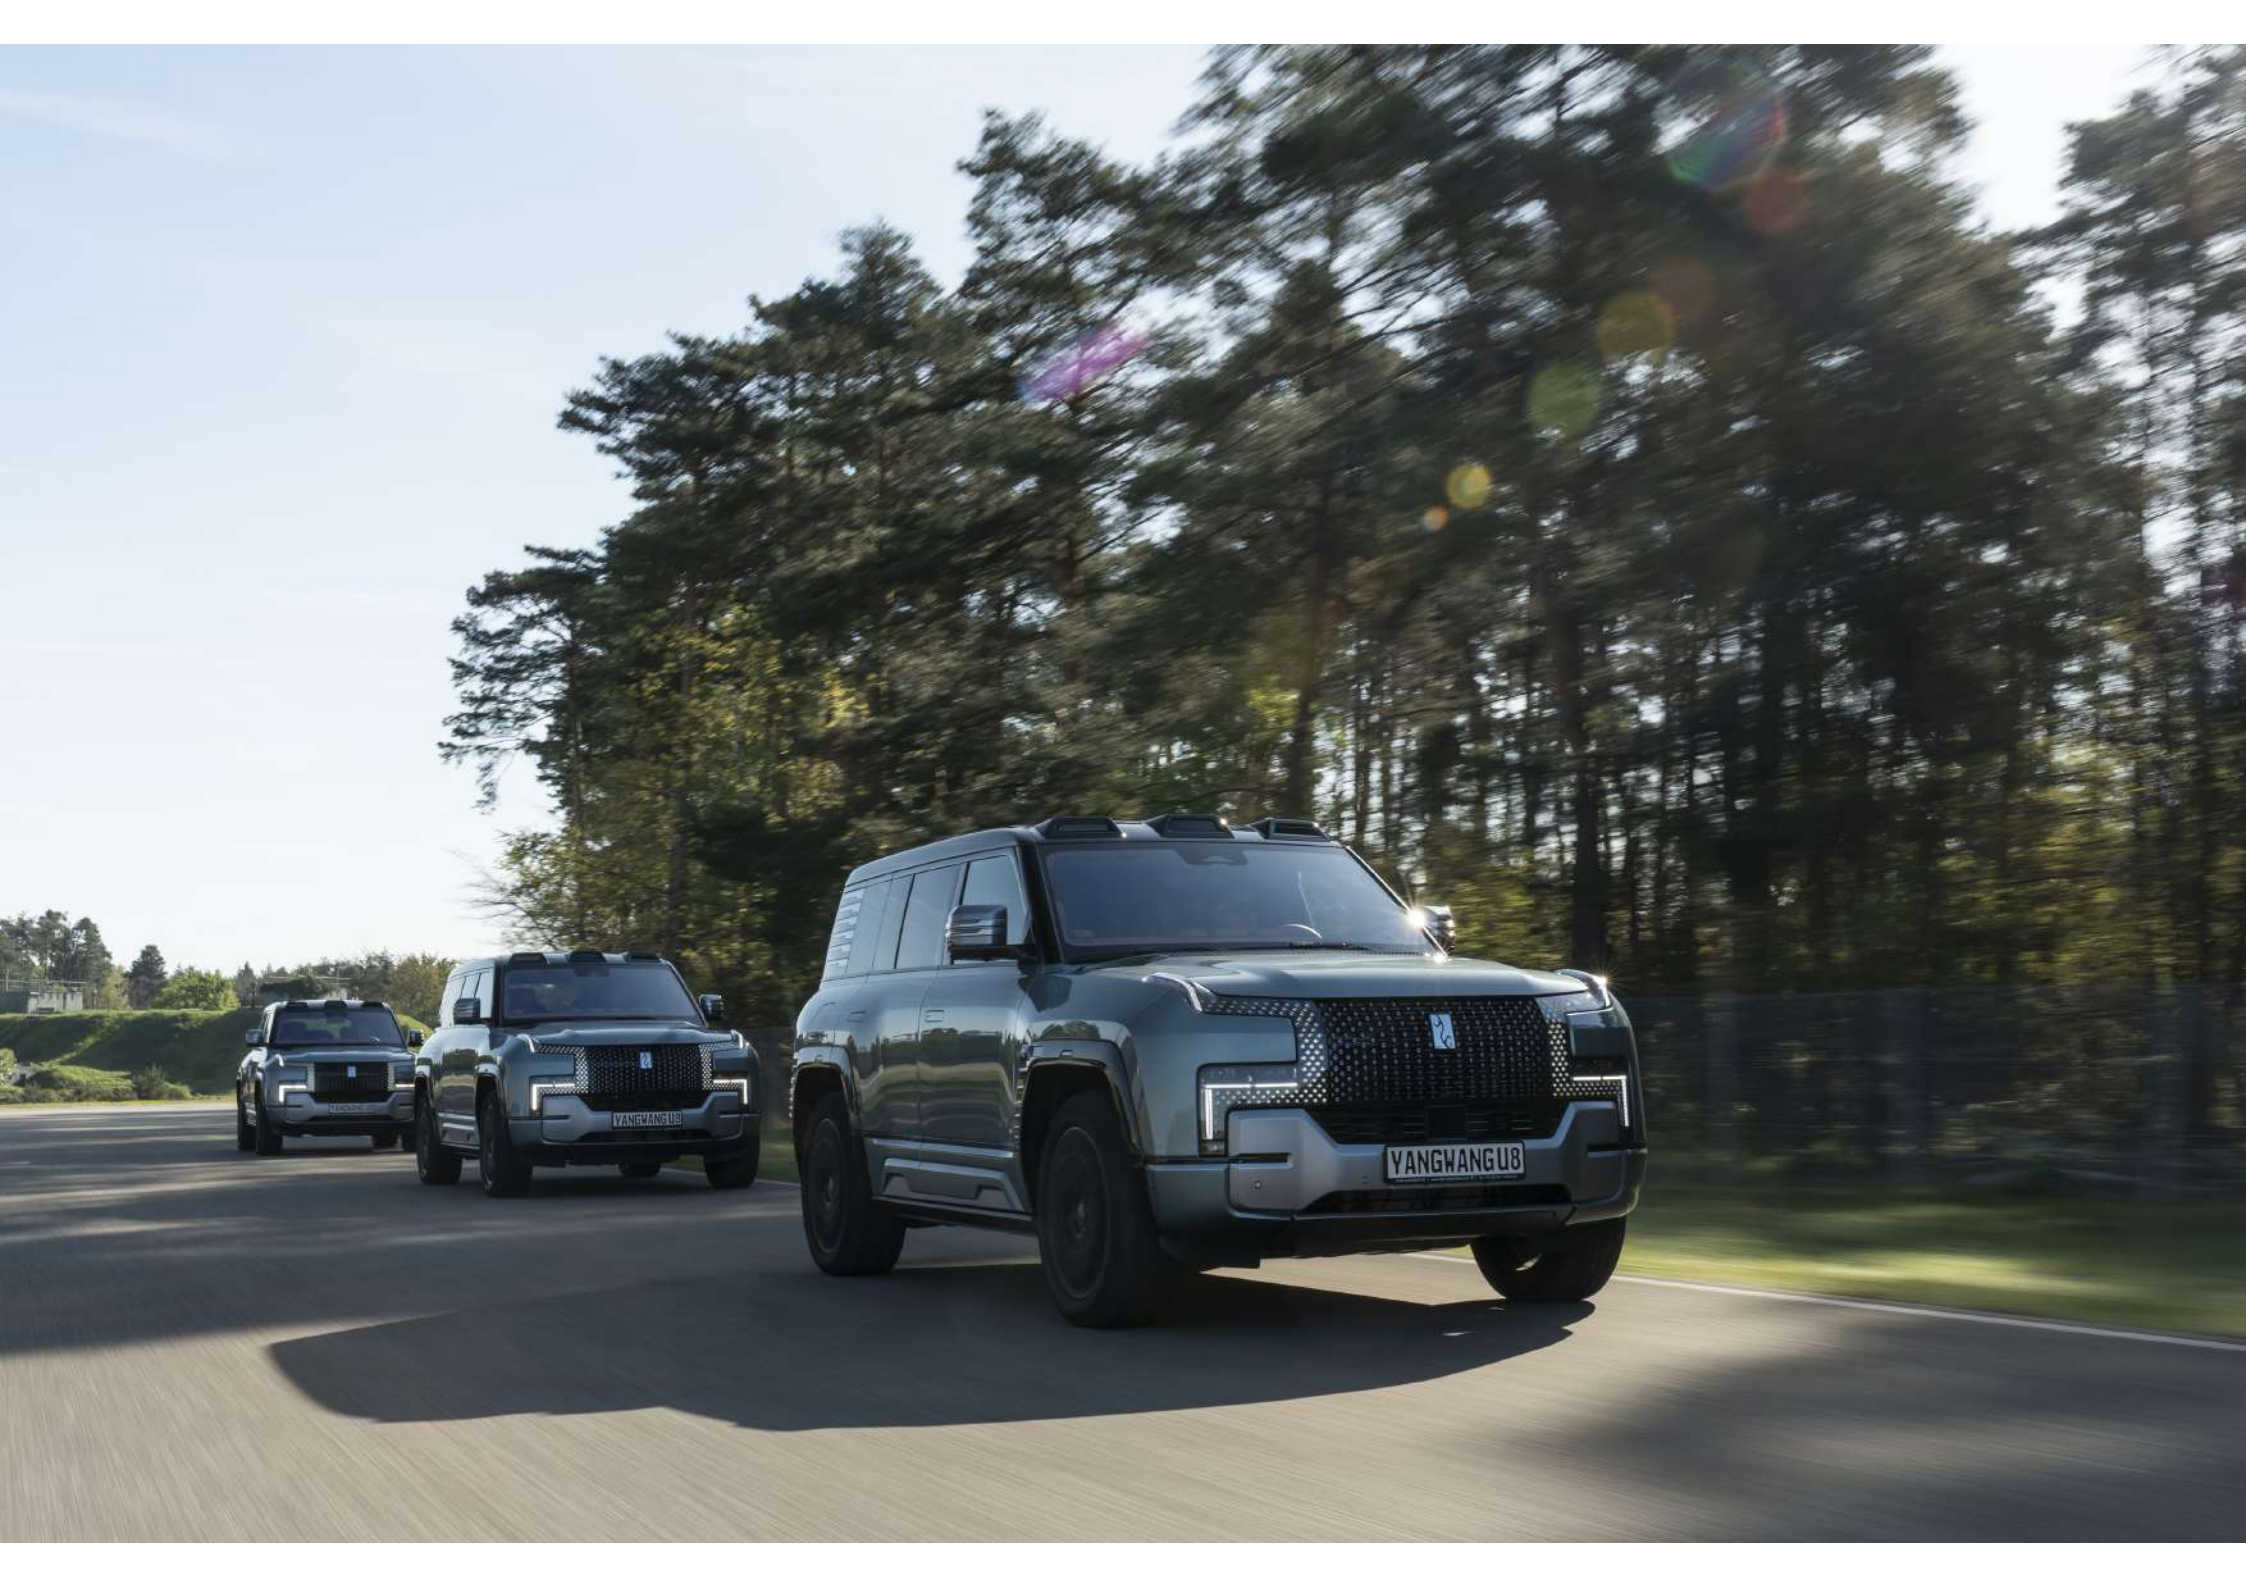

DCB

DRIVING CENTER BADEN

WWW.DRIVINGCENTER-BADEN.DE

3 km

FAHREN | AUSPROBIEREN | LERNEN

AMG
DRIVING ACADEMY
Peak Performance

AMG
DRIVING ACADEMY
Peak Performance

AMG
DRIVING ACADEMY
Peak Performance

AMG
DRIVING ACADEMY
Peak Performance

DCB
DRIVING CENTER BADEN

WWW.DRIVINGCENTER-BADEN.DE

2,8 km

TAGUNGEN | FEIERN | KONFERENZEN

VREDESTEIN

110
VREDESTEIN

110
Historical information and images related to Vredestein's 110th anniversary, including tire and vehicle details.